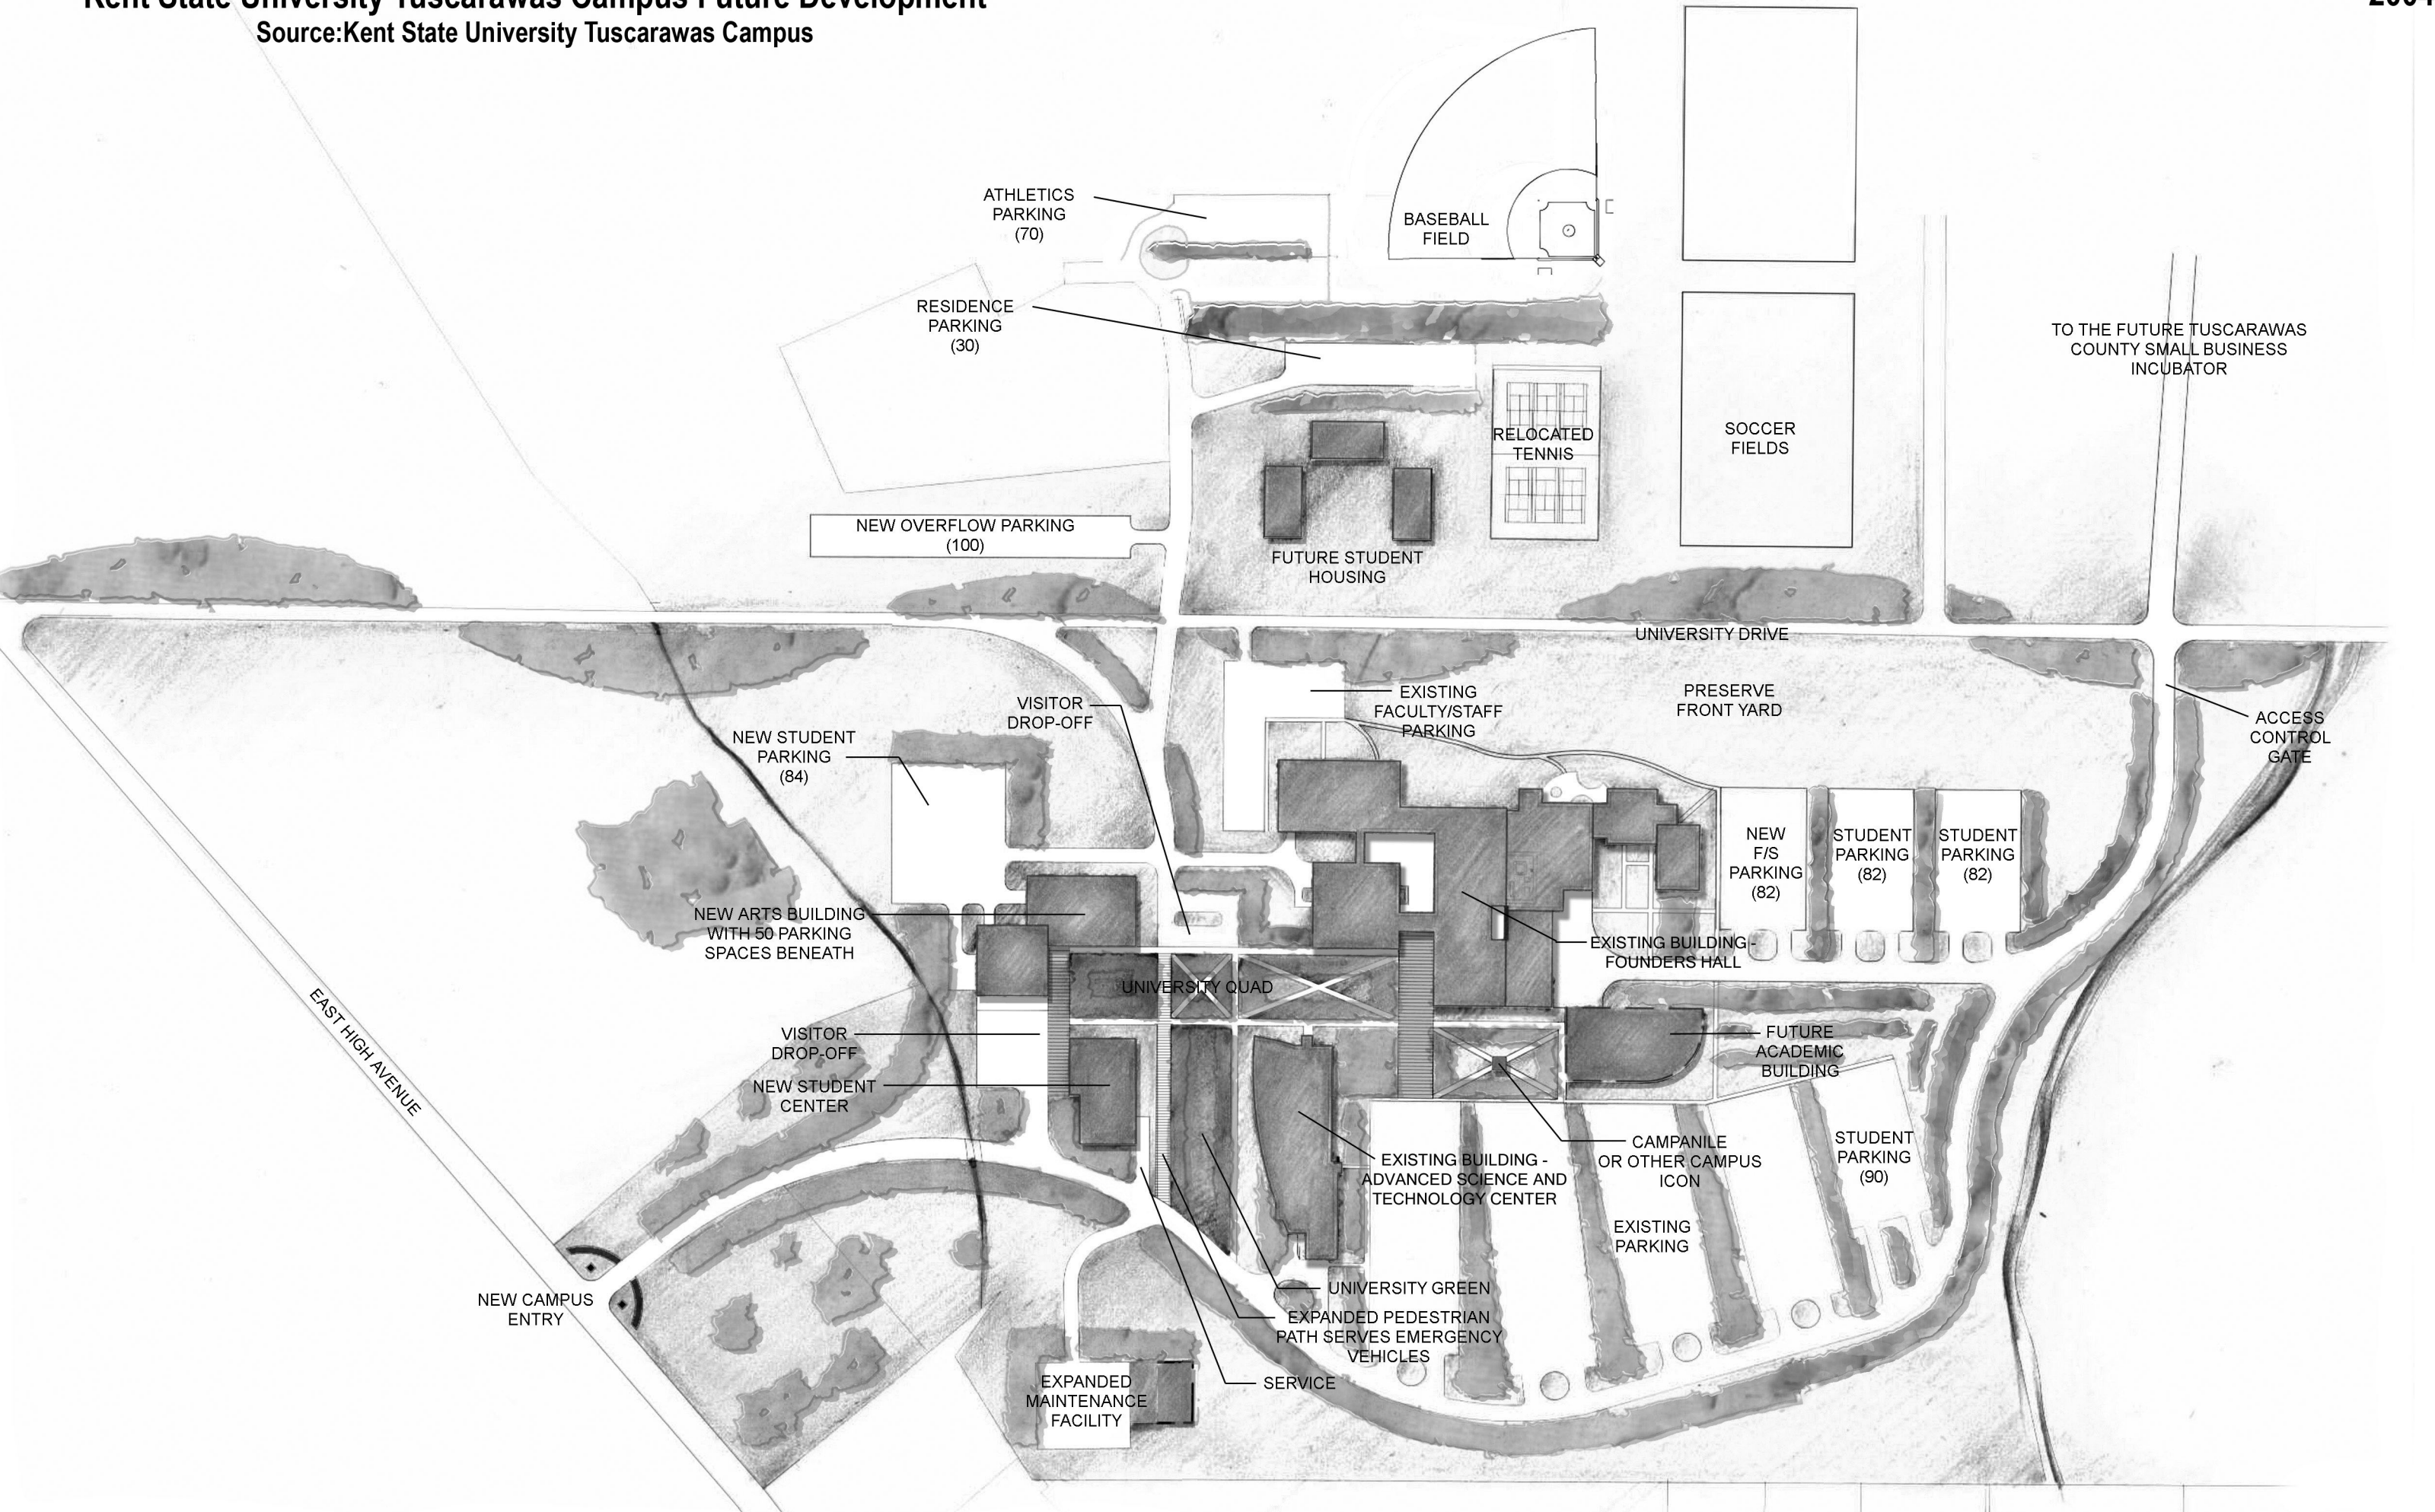

Kent State University Tuscarawas Campus Future Development

Source: Kent State University Tuscarawas Campus

2004

TO THE FUTURE TUSCARAWAS COUNTY SMALL BUSINESS INCUBATOR

ACCESS CONTROL GATE

EAST HIGH AVENUE

PRESERVE FRONT YARD

EXISTING FACULTY/STAFF PARKING

VISITOR DROP-OFF

NEW STUDENT PARKING (84)

NEW F/S PARKING (82)

STUDENT PARKING (82)

STUDENT PARKING (82)

NEW ARTS BUILDING WITH 50 PARKING SPACES BENEATH

UNIVERSITY QUAD

EXISTING BUILDING - FOUNDERS HALL

FUTURE ACADEMIC BUILDING

VISITOR DROP-OFF

NEW STUDENT CENTER

EXISTING BUILDING - ADVANCED SCIENCE AND TECHNOLOGY CENTER

CAMPANILE OR OTHER CAMPUS ICON

STUDENT PARKING (90)

EXISTING PARKING

NEW CAMPUS ENTRY

UNIVERSITY GREEN

EXPANDED PEDESTRIAN PATH SERVES EMERGENCY VEHICLES

SERVICE

EXPANDED MAINTENANCE FACILITY