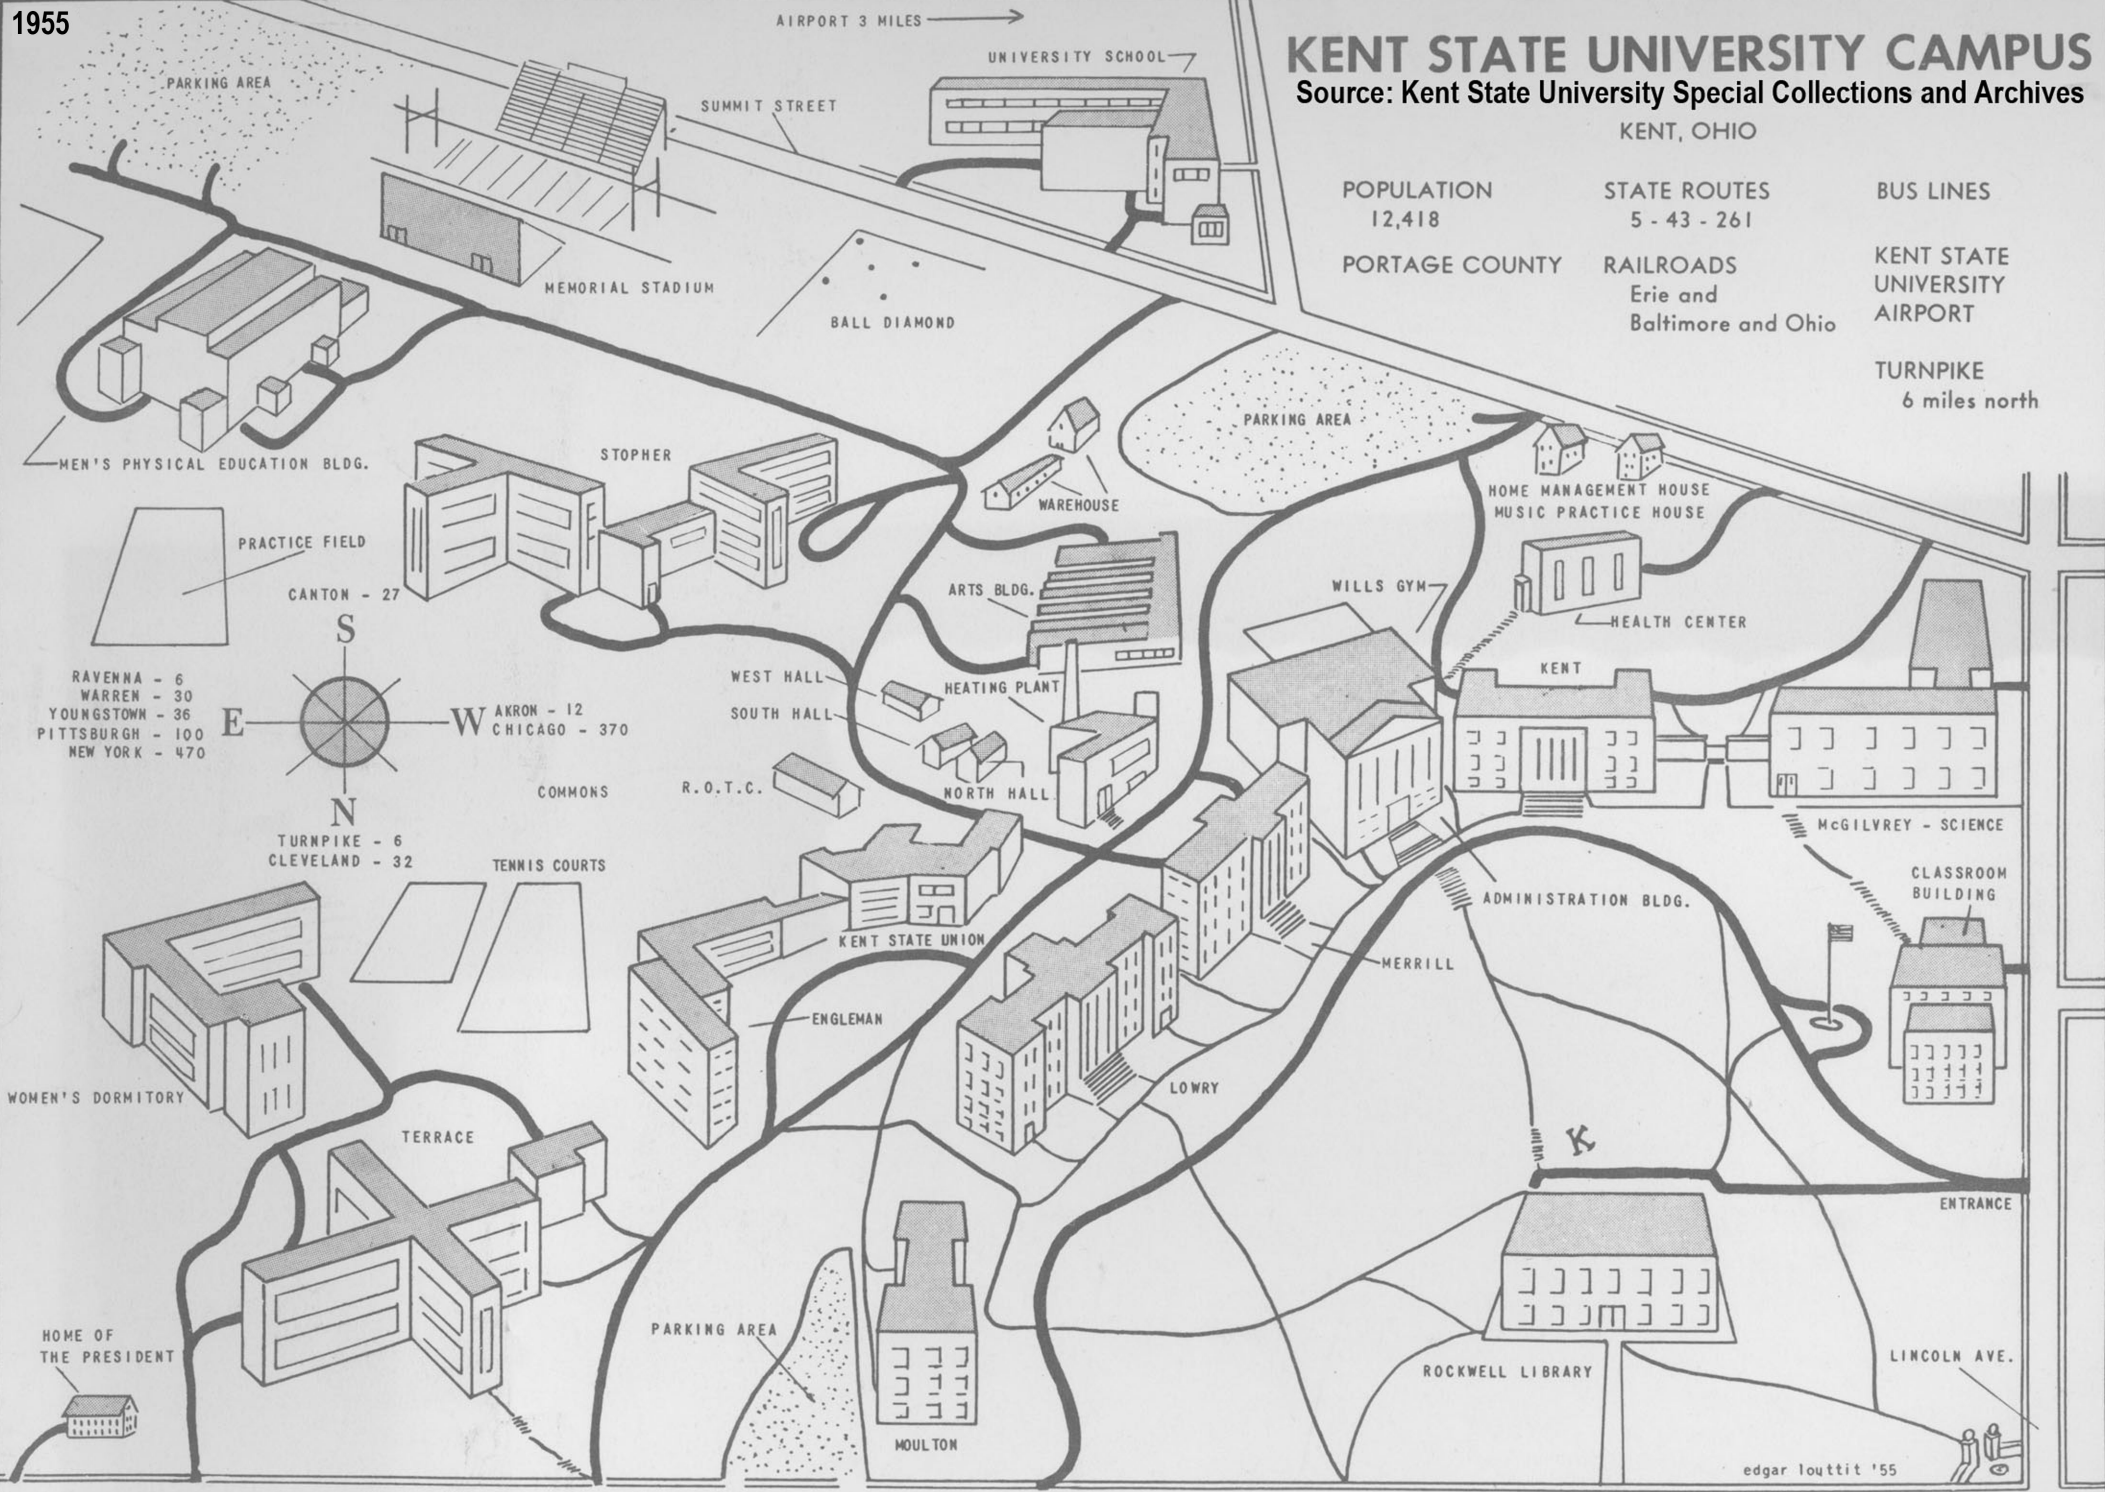

# KENT STATE UNIVERSITY CAMPUS

Source: Kent State University Special Collections and Archives

KENT, OHIO

POPULATION  
12,418

STATE ROUTES  
5 - 43 - 261

BUS LINES

PORTAGE COUNTY

RAILROADS  
Erie and  
Baltimore and Ohio

KENT STATE  
UNIVERSITY  
AIRPORT

TURNPIKE  
6 miles north

- RAVENNA - 6
- WARREN - 30
- YOUNGSTOWN - 36
- PITTSBURGH - 100
- NEW YORK - 470

CANTON - 27

AKRON - 12

CHICAGO - 370

TURNPIKE - 6

CLEVELAND - 32

edgar louttit '55